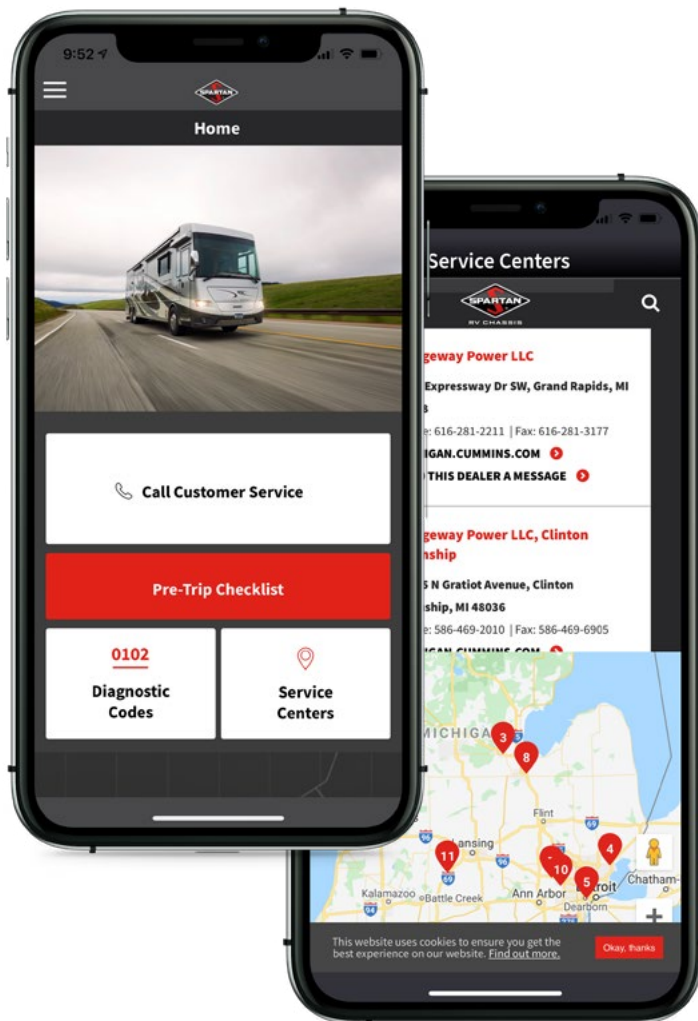

SPARTAN RV CHASSIS. NEVER SETTLE.

The Connected Care® mobile app is your on-the-go resource for:

- Quick access to service and support
- Pre-trip inspection checklists
- Service center locations
- Diagnostic code references
- Parts & Accessories
- Merchandise
- Rally schedules
- Owner training
- And more!

1. Go to the App Store on your device
2. Search for “Spartan Connected Care”
3. Install and enjoy!

Available on